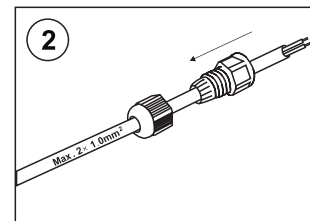

AC 180-265V

max.1000W