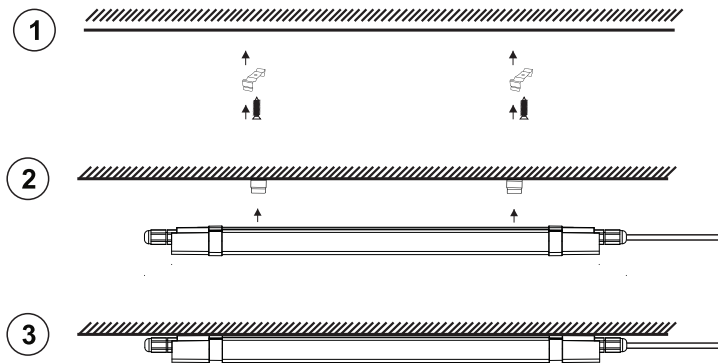

AC 180-265V

max.1000W