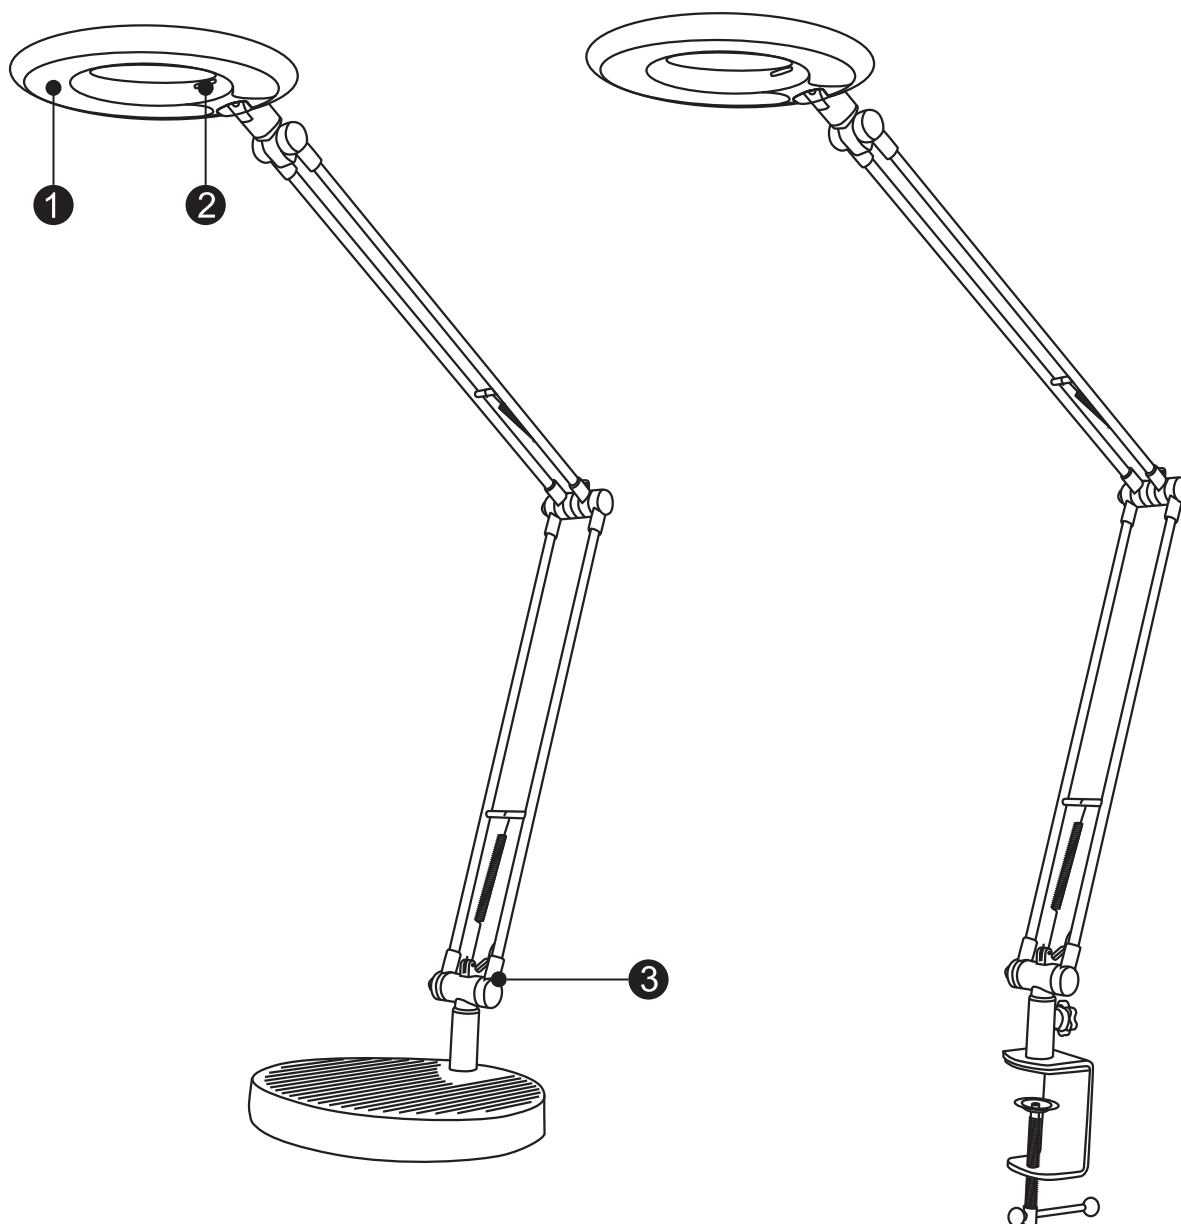

- GB** LED Desk Lamp
- SK** LED stolná lampa
- CZ** LED stolní lampa
- HU** LED asztali lámpa
- DE** LED Tischlampe
- PL** Lampa biurkowa LED
- RO** LED lampă de masă

- USING MANUAL
- NÁVOD NA OBSLUHU
- NÁVOD K OBSLUZE
- HASZNÁLATI UTASÍTÁS
- BETRIEBSANLEITUNG
- INSTRUKCJE INSTALACJI
- INSTRUCȚIUNI DE INSTALARE

- 1** LED
- 2** ON/OFF SWITCH, VYPÍNAČ, VYPÍNAČ, KAPCSOLÓ, SCHALTER, WYŁĄCZNIK, ÎNTRE-RUPĂTOR
- 3** DC 12V/1A

GB Before using the product for the first time, please read the instructions for use below and retain them for later reference. This appliance may only be used by persons with impaired physical, sensory or mental capabilities. Turn off before cleaning! Use a soft, dry cloth! Do not use aggressive detergents and liquids! The LED light source of the luminaire is not replaceable! Do not look into the light of the LED, and do not direct it to reflecting surfaces!